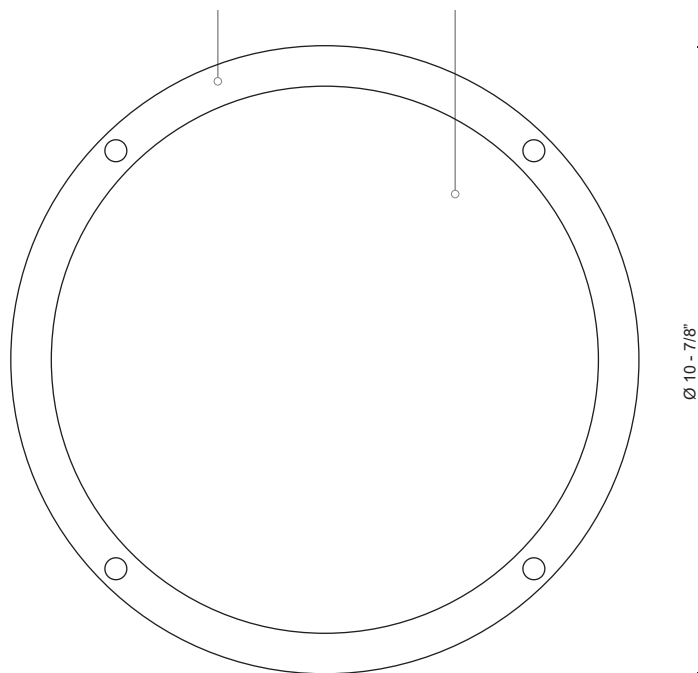

*Subject to testing confirmation