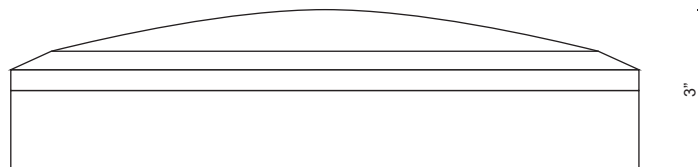

*Subject to testing confirmation